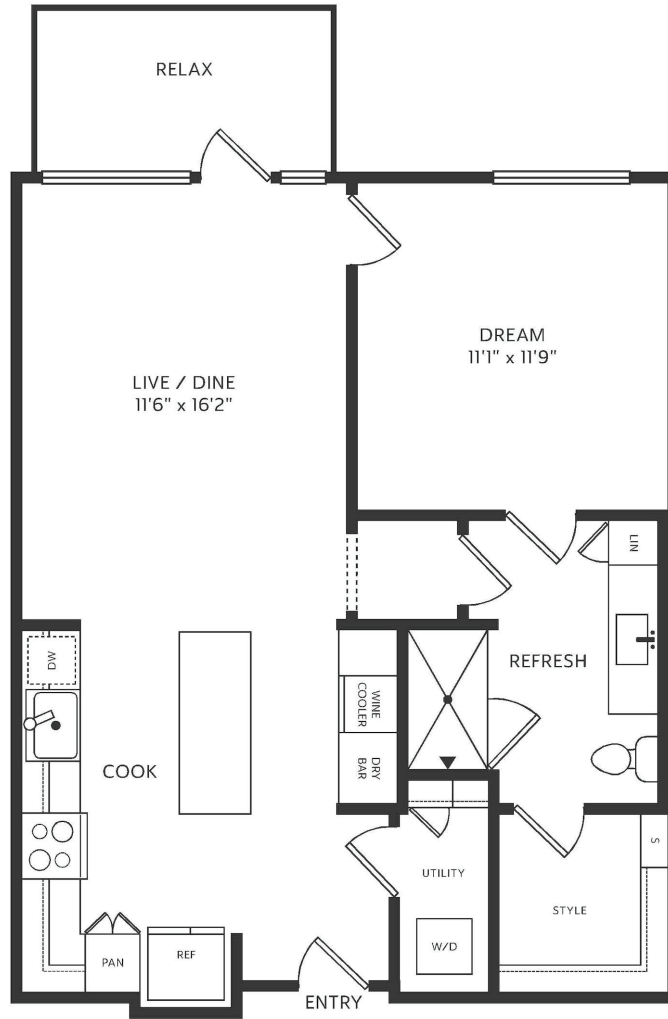

U-1

1 BED / 1 BATH

723

SQ. FT.

833 Van Cliburn Way | Fort Worth, TX 76107

www.thecrescentresidences.com

Floor plans are artist's rendering. All dimensions are approximate. Actual product and specifications may vary in dimension or detail. Not all features are available in every apartment. Prices and availability are subject to change. Please see a representative for details.