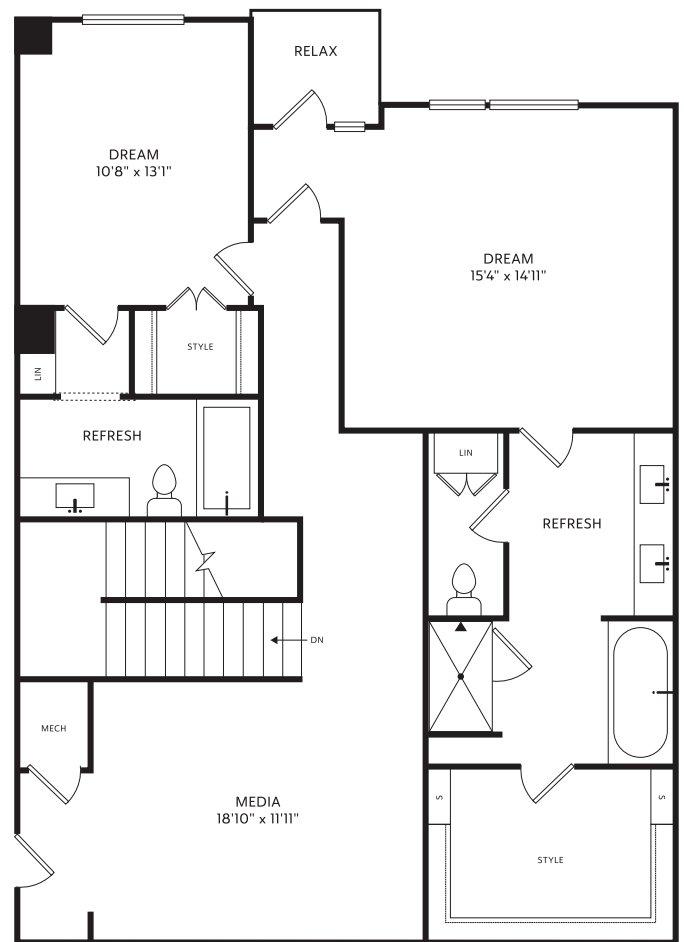

# TH2 Corner

3 BED / 3 BATH

# 2259

SQ. FT.

 <p>THE CRESCENT RESIDENCES</p>	833 Van Cliburn Way   Fort Worth, TX 76107
	<a href="http://www.thecrescentresidences.com">www.thecrescentresidences.com</a>

*Floor plans are artist's rendering. All dimensions are approximate. Actual product and specifications may vary in dimension or detail. Not all features are available in every apartment. Prices and availability are subject to change. Please see a representative for details.*