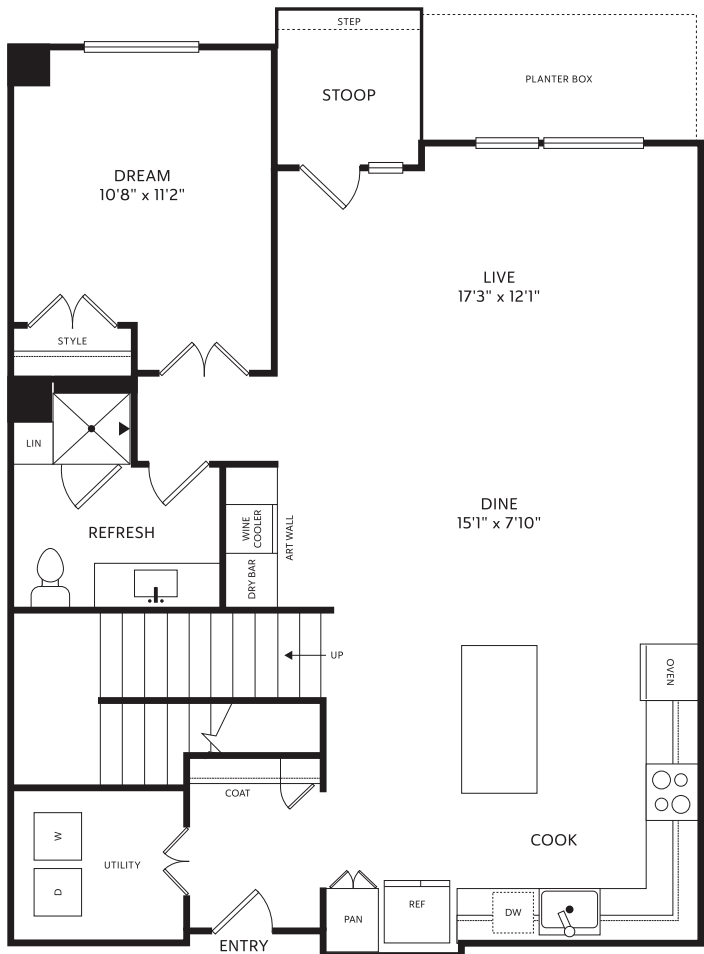

# TH2 Corner

3 BED / 3 BATH

# 2259

SQ. FT.

 <p>THE CRESCENT RESIDENCES</p>	833 Van Cliburn Way   Fort Worth, TX 76107
	<a href="http://www.thecrescentresidences.com">www.thecrescentresidences.com</a>

*Floor plans are artist's rendering. All dimensions are approximate. Actual product and specifications may vary in dimension or detail. Not all features are available in every apartment. Prices and availability are subject to change. Please see a representative for details.*