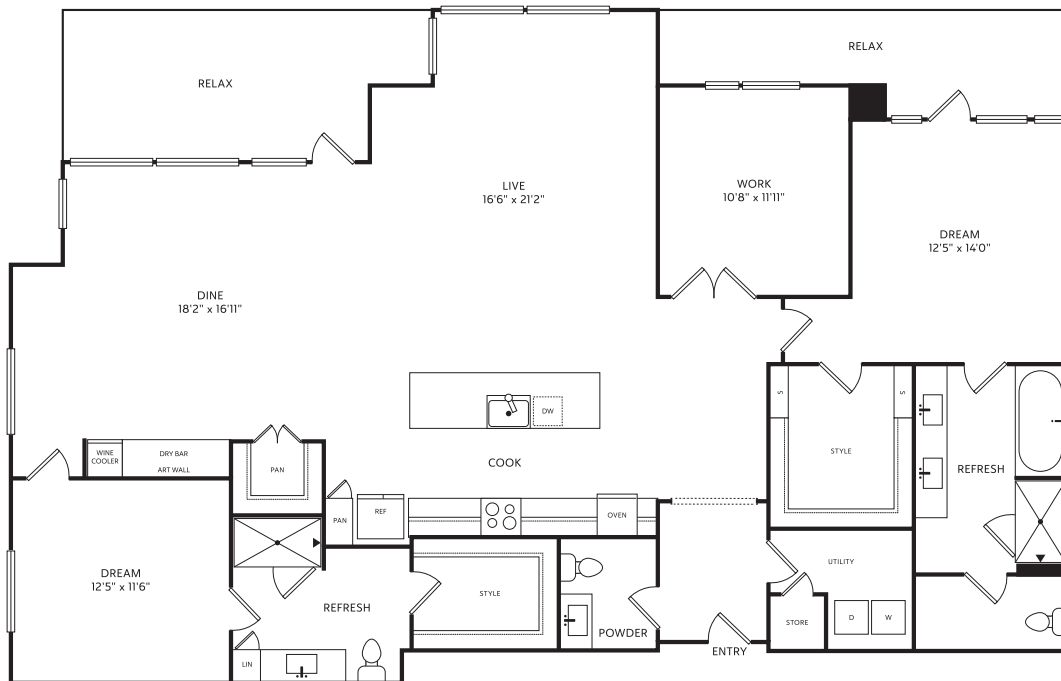

PH-West

2000

2 BED / 2.5 BATH

 THE CRESCENT RESIDENCES	833 Van Cliburn Way Fort Worth, TX 76107
	www.thecrescentresidences.com

Floor plans are artist's rendering. All dimensions are approximate. Actual product and specifications may vary in dimension or detail. Not all features are available in every apartment. Prices and availability are subject to change. Please see a representative for details.