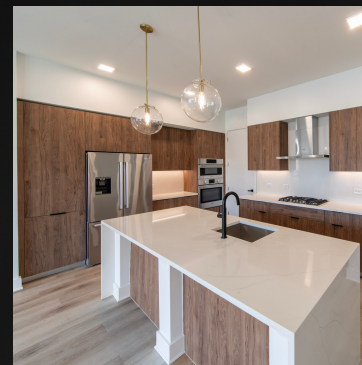

Your Home

Elevate Your Living Experience

Experience refined living at The Crescent Residences. Our penthouse, one- and two-bedroom apartments offer refined elegance and curated amenities, creating a new standard of Fort Worth living.

- Smart Home Technology
- Floor-to-ceiling windows
- Italian custom cabinetry with soft close doors and drawers
- Resilient engineered wood flooring throughout
- Premium Bosch stainless steel appliance package
- Spa-inspired free-standing soaking tubs *
- Spacious walk-in closets
- Gas range or cooktop
- Oversized walk-in shower with frameless door *
- Integrated under-cabinet LED lighting
- Quartz countertops with designer tile backsplash
- Modern hardware throughout
- Full-size washer and dryer included

*IN SELECT APARTMENT HOMES