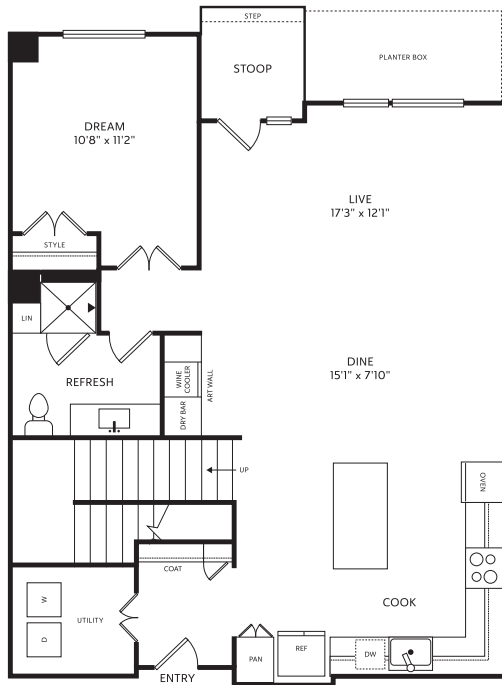

# Corner TH West

# 2259

3 BED / 3 BATH

Floor 1

Floor 2

|  |  |
|--|--|
| <br><b>THE CRESCENT</b><br>RESIDENCES | 833 Van Cliburn Way   Fort Worth, TX 76107                                       |
|  | <a href="http://www.thecrescentresidences.com">www.thecrescentresidences.com</a> |

*Floor plans are artist's rendering. All dimensions are approximate. Actual product and specifications may vary in dimension or detail. Not all features are available in every apartment. Prices and availability are subject to change. Please see a representative for details.*