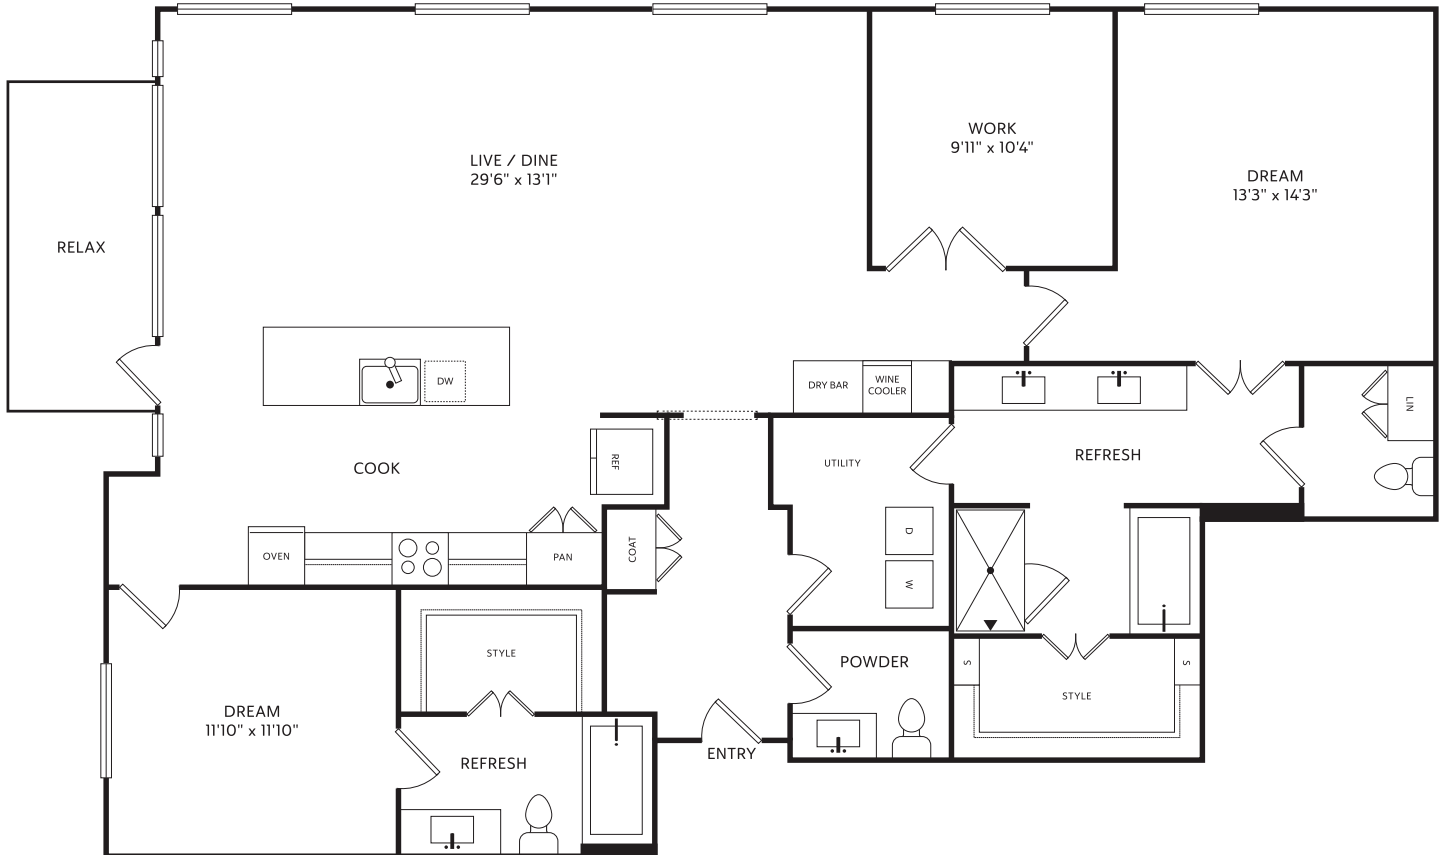

3-B

2 BED / 2.5 BATH

1760

SQ. FT.

 <p>THE CRESCENT RESIDENCES</p>	833 Van Cliburn Way Fort Worth, TX 76107
	www.thecrescentresidences.com

Floor plans are artist's rendering. All dimensions are approximate. Actual product and specifications may vary in dimension or detail. Not all features are available in every apartment. Prices and availability are subject to change. Please see a representative for details.