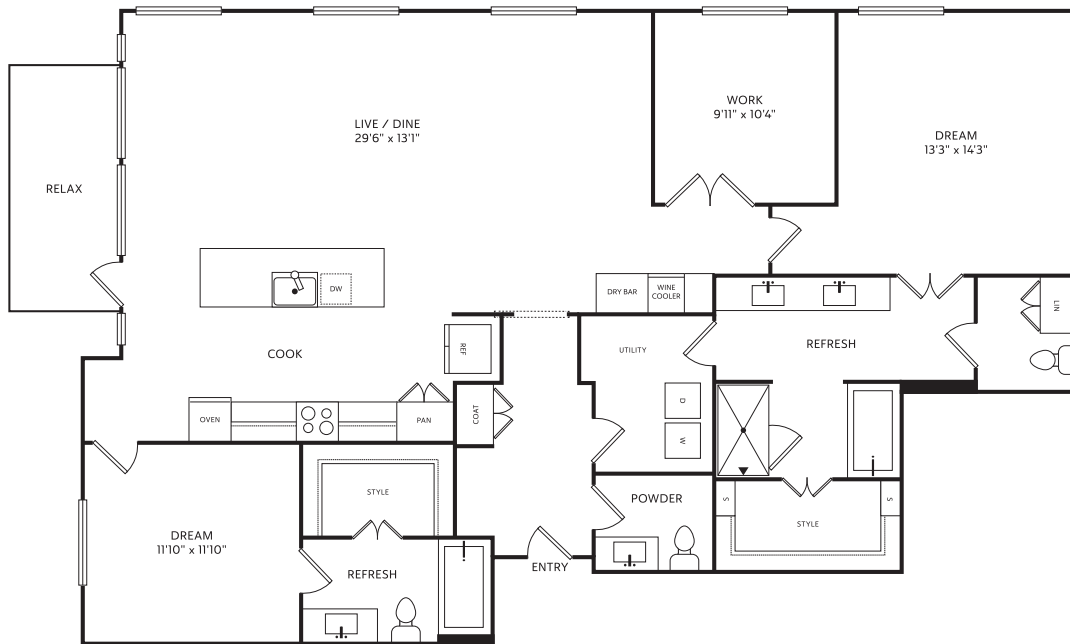

3-B West

2 BED / 2.5 BATH

1760

SQ. FT.

 THE CRESCENT RESIDENCES	833 Van Cliburn Way Fort Worth, TX 76107
	www.thecrescentresidences.com

Floor plans are artist's rendering. All dimensions are approximate. Actual product and specifications may vary in dimension or detail. Not all features are available in every apartment. Prices and availability are subject to change. Please see a representative for details.