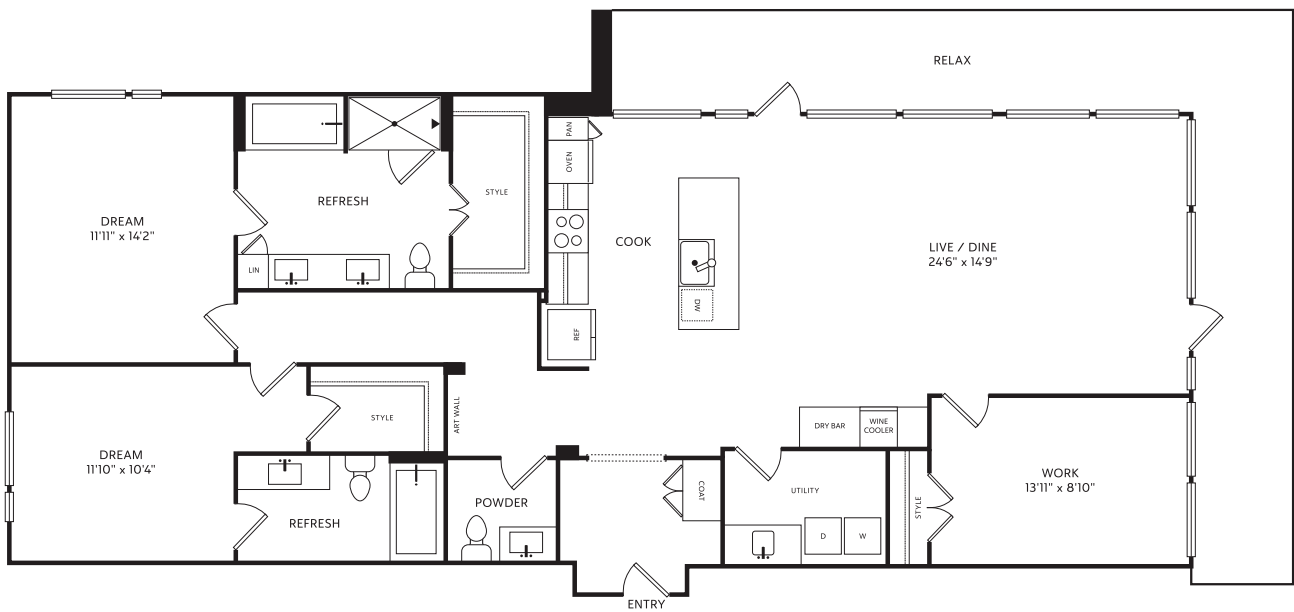

3-A

2 BED / 2.5 BATH

1657

SQ. FT.

 <p>THE CRESCENT RESIDENCES</p>	833 Van Cliburn Way Fort Worth, TX 76107
	www.thecrescentresidences.com

Floor plans are artist's rendering. All dimensions are approximate. Actual product and specifications may vary in dimension or detail. Not all features are available in every apartment. Prices and availability are subject to change. Please see a representative for details.