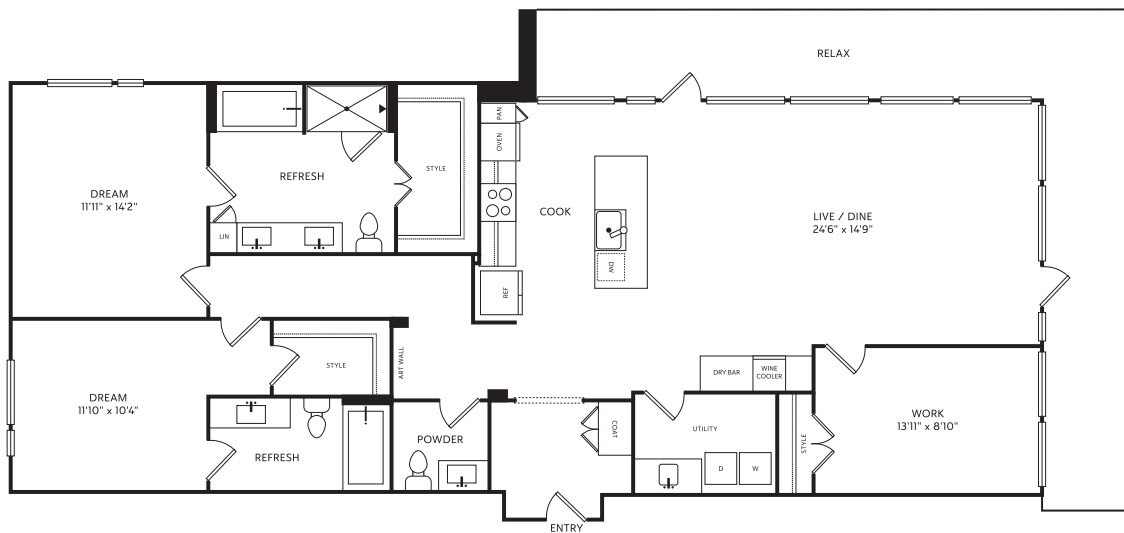

# 3-A West

2 BED / 2.5 BATH

# 1657

SQ. FT.

**THE CRESCENT**  
RESIDENCES

833 Van Cliburn Way | Fort Worth, TX 76107

[www.thecrescentresidences.com](http://www.thecrescentresidences.com)

*Floor plans are artist's rendering. All dimensions are approximate. Actual product and specifications may vary in dimension or detail. Not all features are available in every apartment. Prices and availability are subject to change. Please see a representative for details.*