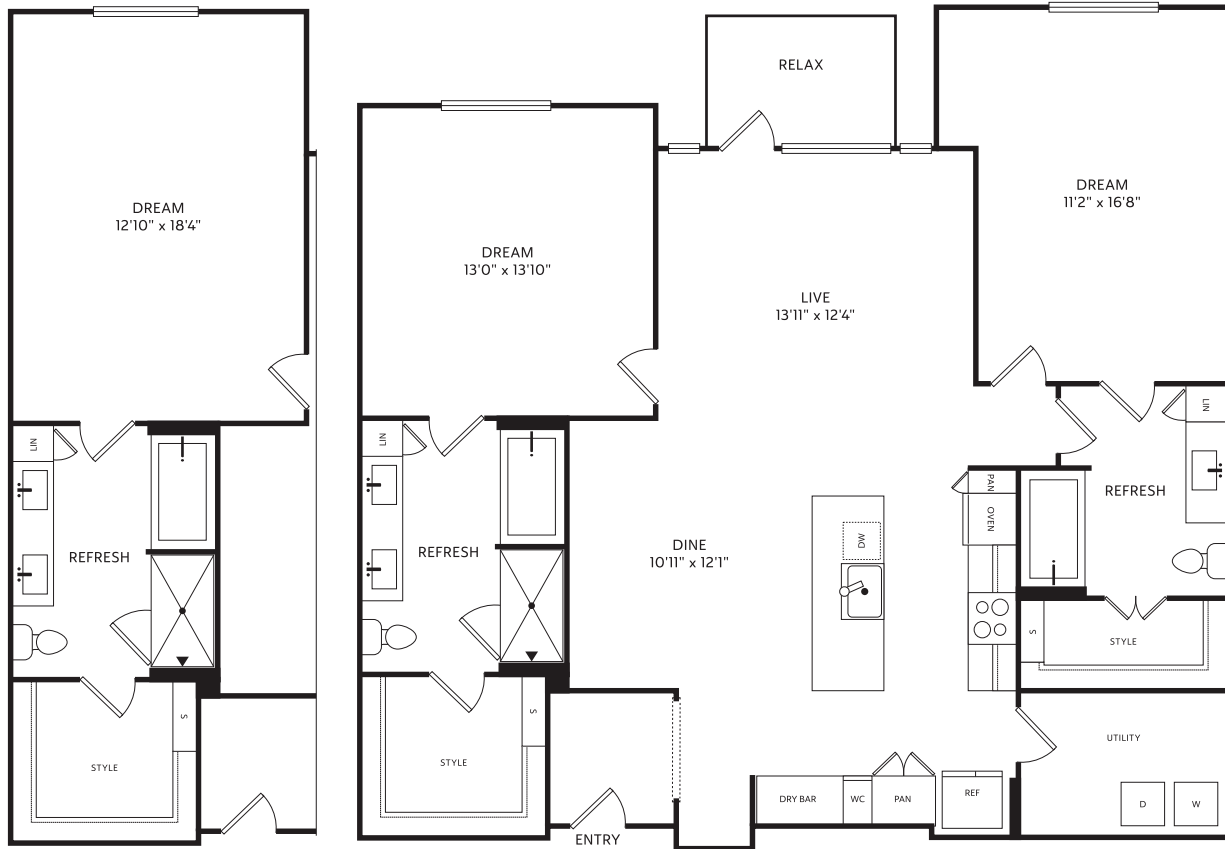

2-D Alt

2 BED / 2 BATH

1338-1415

SQ. FT.

833 Van Cliburn Way | Fort Worth, TX 76107

www.thecrescentresidences.com

Floor plans are artist's rendering. All dimensions are approximate. Actual product and specifications may vary in dimension or detail. Not all features are available in every apartment. Prices and availability are subject to change. Please see a representative for details.