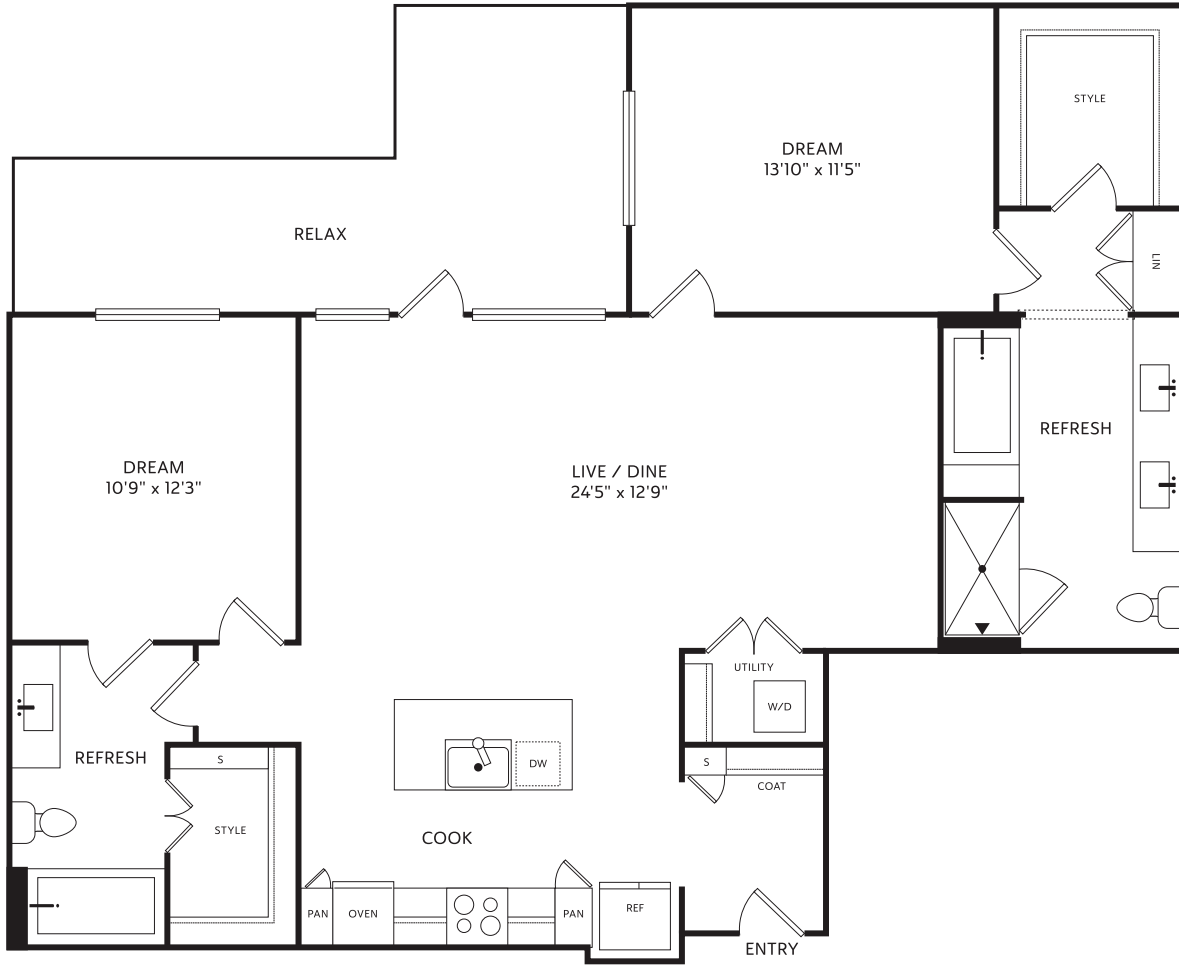

2-C

2 BED / 2 BATH

1257

SQ. FT.

833 Van Cliburn Way | Fort Worth, TX 76107

www.thecrescentresidences.com

Floor plans are artist's rendering. All dimensions are approximate. Actual product and specifications may vary in dimension or detail. Not all features are available in every apartment. Prices and availability are subject to change. Please see a representative for details.