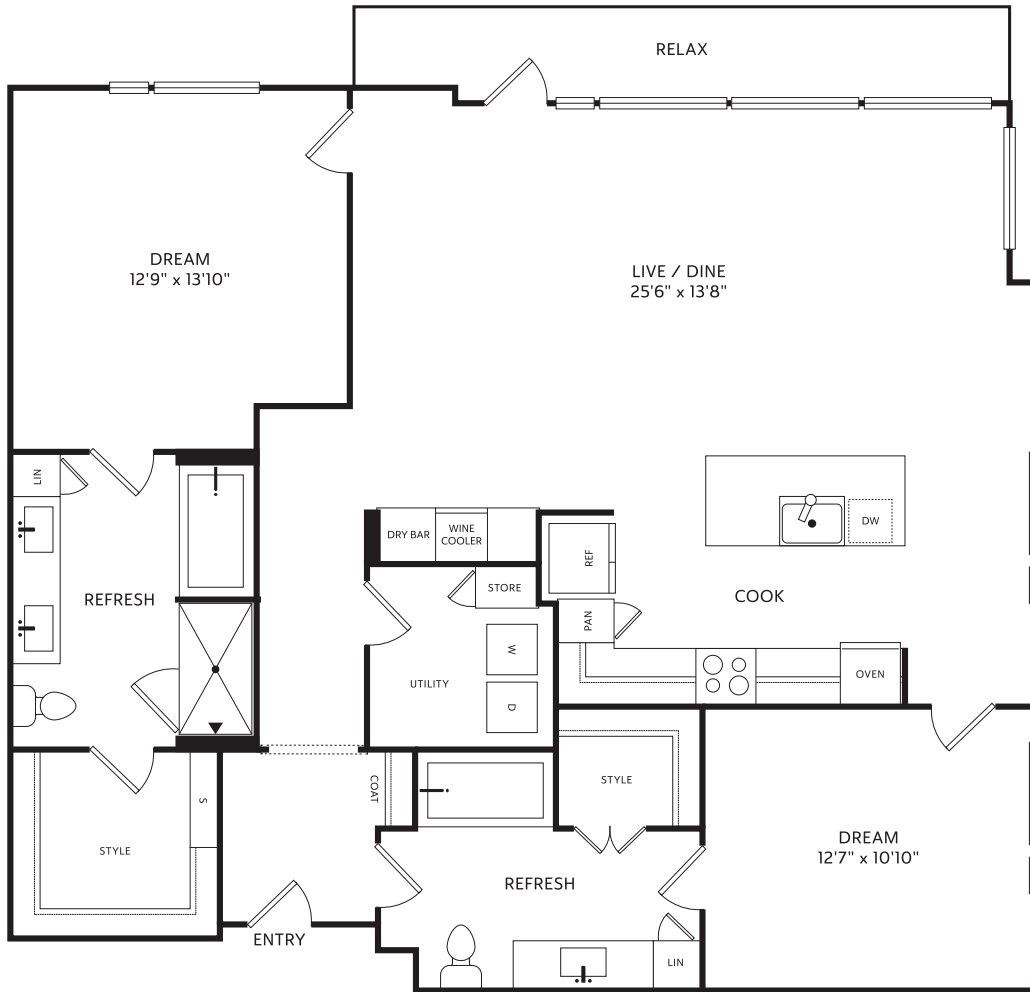

# 2-B

2 BED / 2 BATH

# 1382

SQ. FT.

 <p><b>THE CRESCENT</b> RESIDENCES</p>	833 Van Cliburn Way   Fort Worth, TX 76107
	<a href="http://www.thecrescentresidences.com">www.thecrescentresidences.com</a>

*Floor plans are artist's rendering. All dimensions are approximate. Actual product and specifications may vary in dimension or detail. Not all features are available in every apartment. Prices and availability are subject to change. Please see a representative for details.*