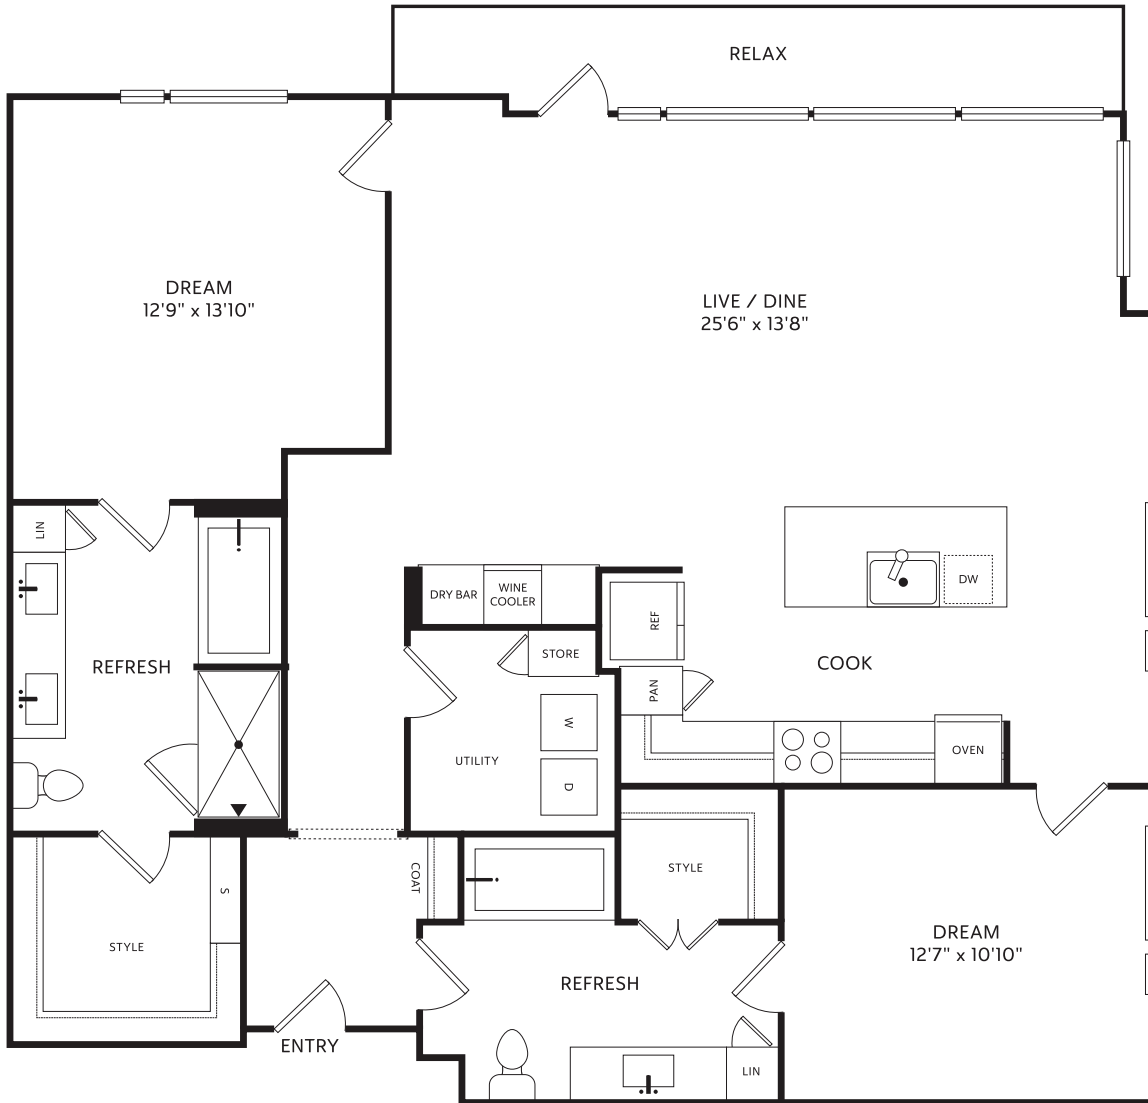

2-B East

2 BED / 2 BATH

1354

SQ. FT.

 <p>THE CRESCENT RESIDENCES</p>	833 Van Cliburn Way Fort Worth, TX 76107
	www.thecrescentresidences.com

Floor plans are artist's rendering. All dimensions are approximate. Actual product and specifications may vary in dimension or detail. Not all features are available in every apartment. Prices and availability are subject to change. Please see a representative for details.