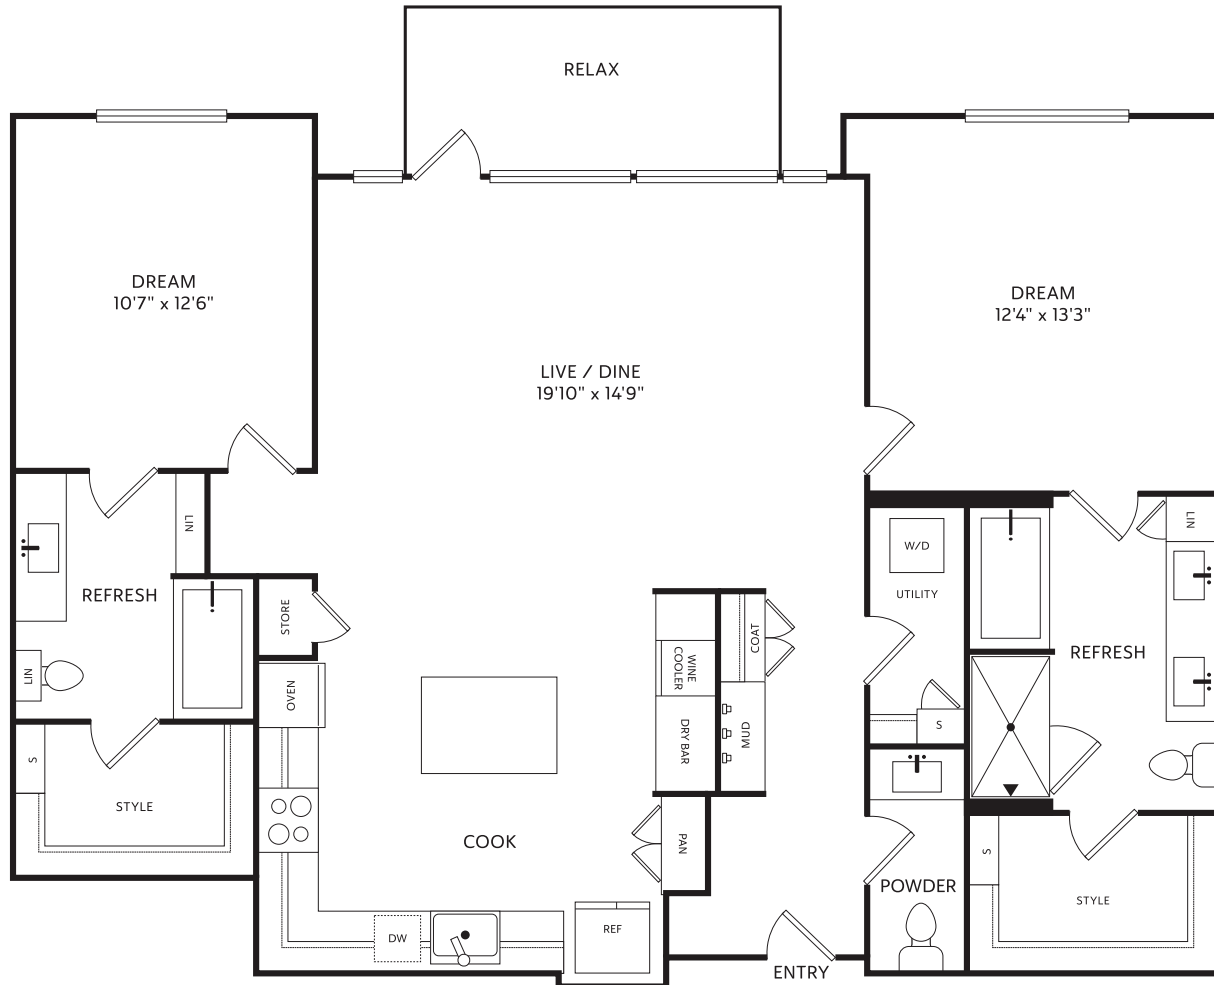

2-A

2 BED / 2.5 BATH

1125

SQ. FT.

 <p>THE CRESCENT RESIDENCES</p>	833 Van Cliburn Way Fort Worth, TX 76107
	www.thecrescentresidences.com

Floor plans are artist's rendering. All dimensions are approximate. Actual product and specifications may vary in dimension or detail. Not all features are available in every apartment. Prices and availability are subject to change. Please see a representative for details.