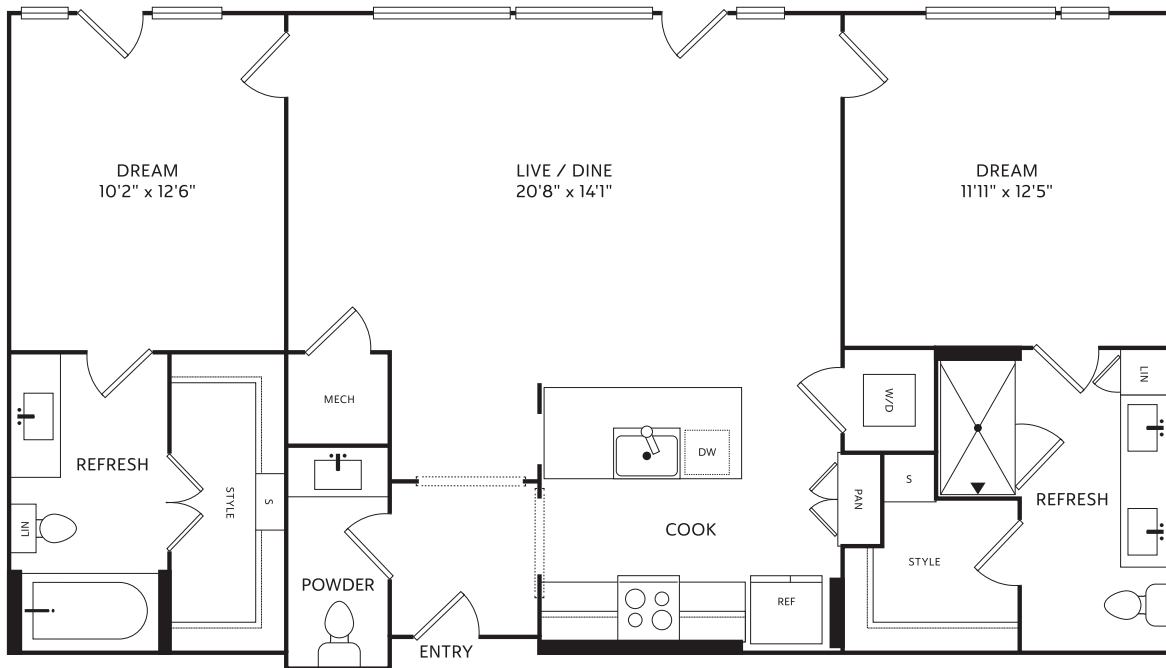

# 2-A East

2 BED / 2.5 BATH

# 1373

SQ. FT.

833 Van Cliburn Way | Fort Worth, TX 76107

[www.thecrescentresidences.com](http://www.thecrescentresidences.com)

*Floor plans are artist's rendering. All dimensions are approximate. Actual product and specifications may vary in dimension or detail. Not all features are available in every apartment. Prices and availability are subject to change. Please see a representative for details.*