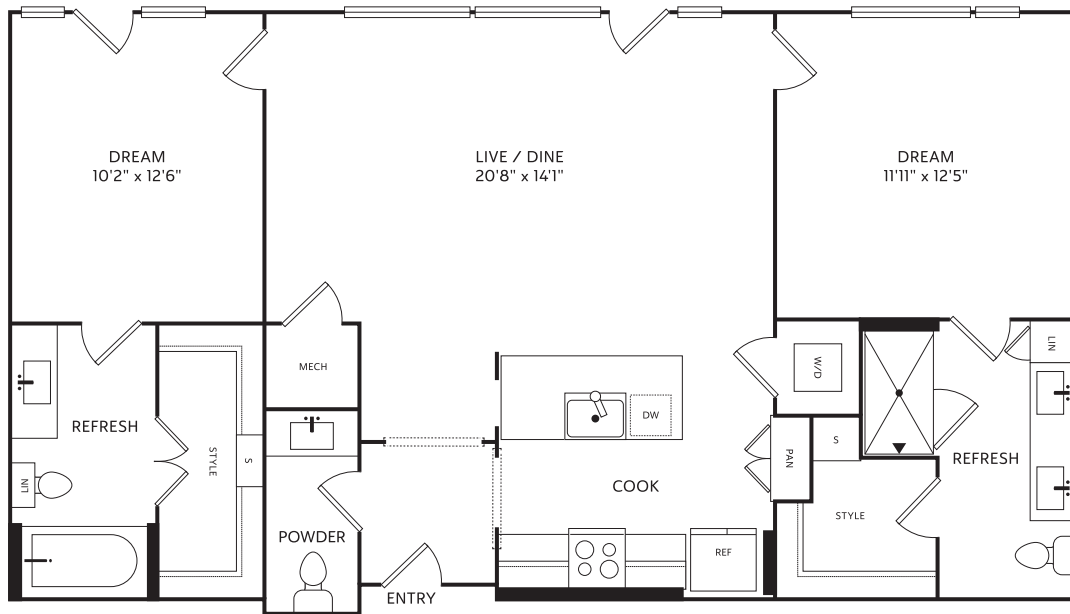

2-A East

1373

2 BED / 2.5 BATH

 THE CRESCENT RESIDENCES	833 Van Cliburn Way Fort Worth, TX 76107
	www.thecrescentresidences.com

Floor plans are artist's rendering. All dimensions are approximate. Actual product and specifications may vary in dimension or detail. Not all features are available in every apartment. Prices and availability are subject to change. Please see a representative for details.