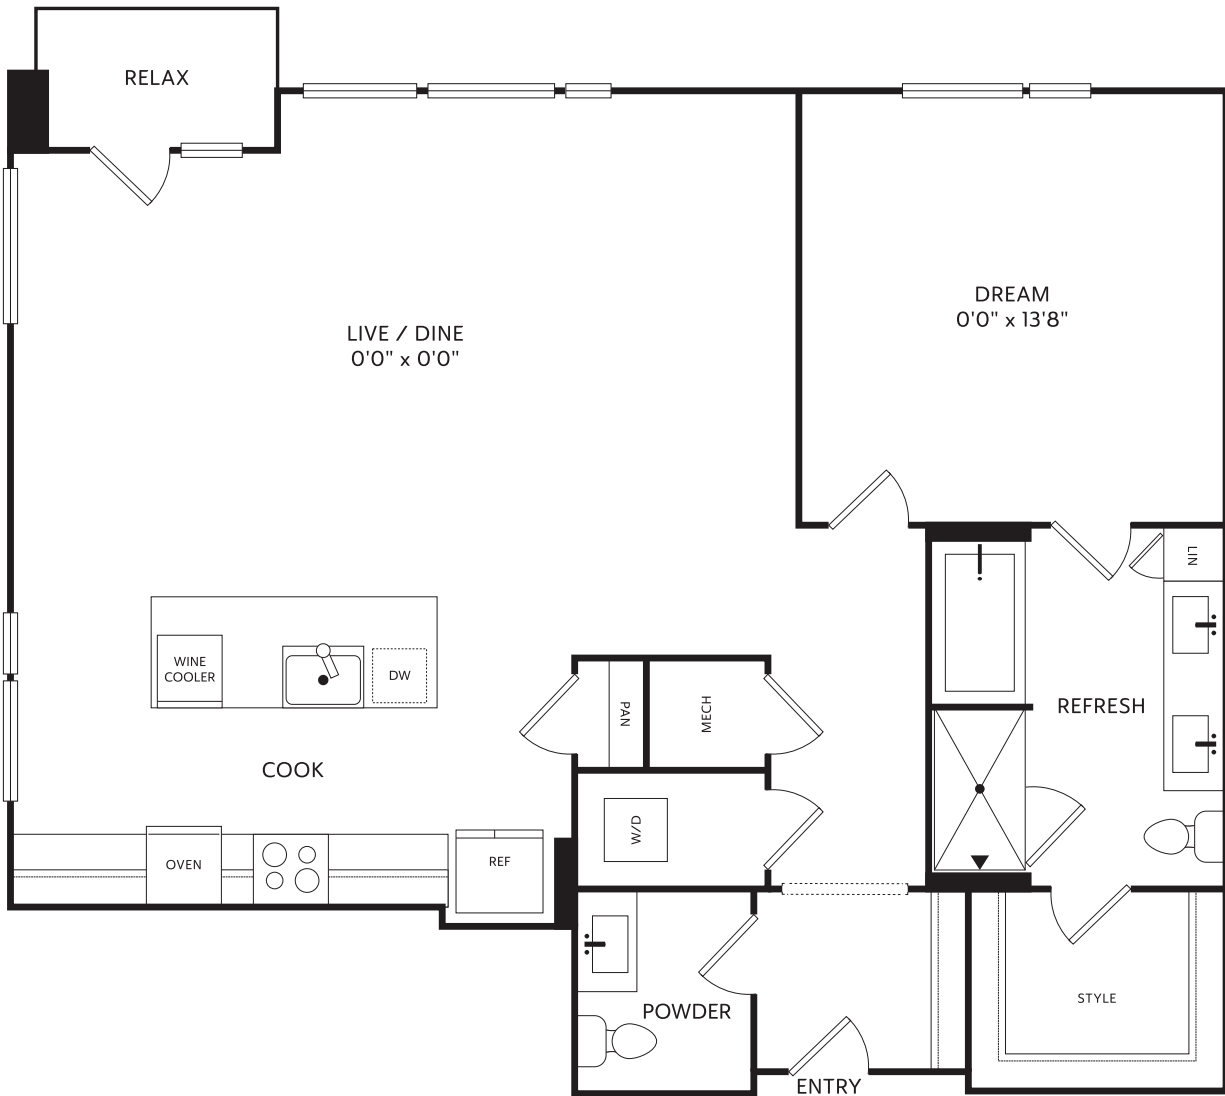

1-G East

1 BED / 1.5 BATH

1133

SQ. FT.

833 Van Cliburn Way | Fort Worth, TX 76107

www.thecrescentresidences.com

Floor plans are artist's rendering. All dimensions are approximate. Actual product and specifications may vary in dimension or detail. Not all features are available in every apartment. Prices and availability are subject to change. Please see a representative for details.