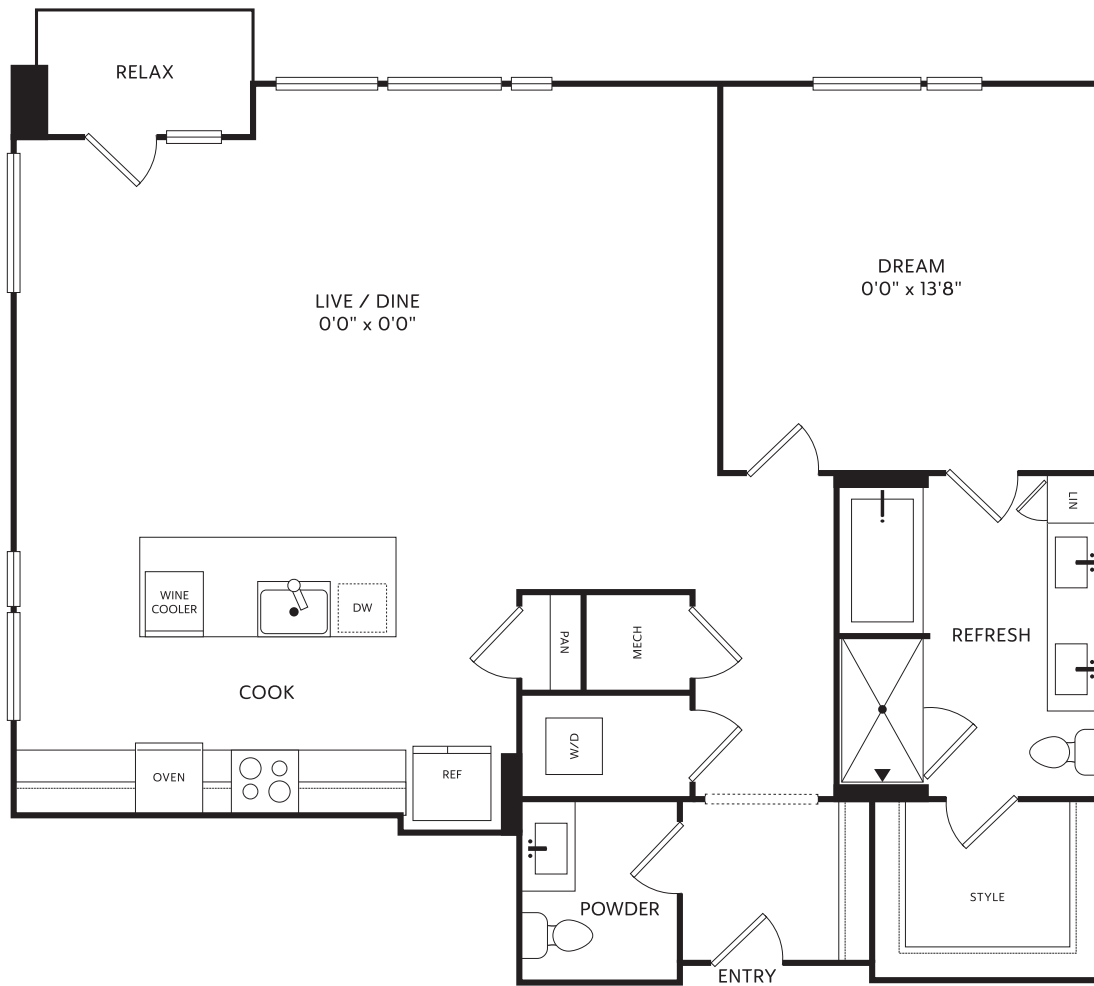

1-G East

1 BED / 1.5 BATH

1133

SQ. FT.

 THE CRESCENT RESIDENCES	833 Van Cliburn Way Fort Worth, TX 76107
	www.thecrescentresidences.com

Floor plans are artist's rendering. All dimensions are approximate. Actual product and specifications may vary in dimension or detail. Not all features are available in every apartment. Prices and availability are subject to change. Please see a representative for details.