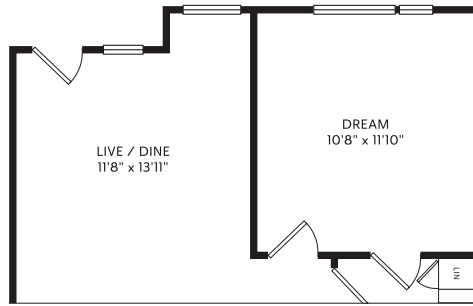

# 1-F East

1 BED / 1 BATH

# 699-707

SQ. FT.

833 Van Cliburn Way | Fort Worth, TX 76107

[www.thecrescentresidences.com](http://www.thecrescentresidences.com)

*Floor plans are artist's rendering. All dimensions are approximate. Actual product and specifications may vary in dimension or detail. Not all features are available in every apartment. Prices and availability are subject to change. Please see a representative for details.*