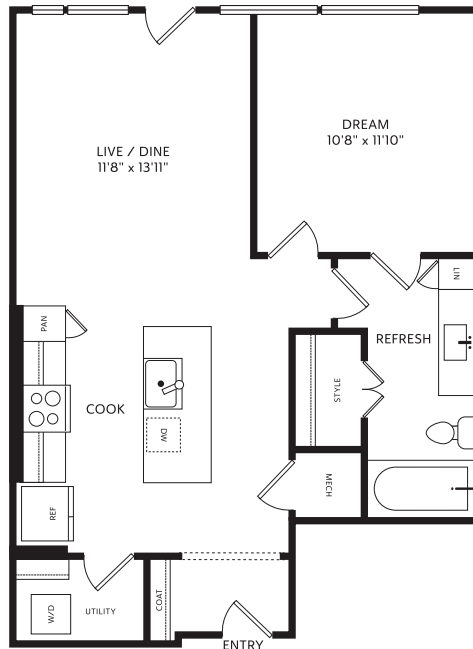

# 1-F East

1 BED / 1 BATH

# 699-707

SQ. FT.

833 Van Cliburn Way | Fort Worth, TX 76107

[www.thecrescentresidences.com](http://www.thecrescentresidences.com)

*Floor plans are artist's rendering. All dimensions are approximate. Actual product and specifications may vary in dimension or detail. Not all features are available in every apartment. Prices and availability are subject to change. Please see a representative for details.*