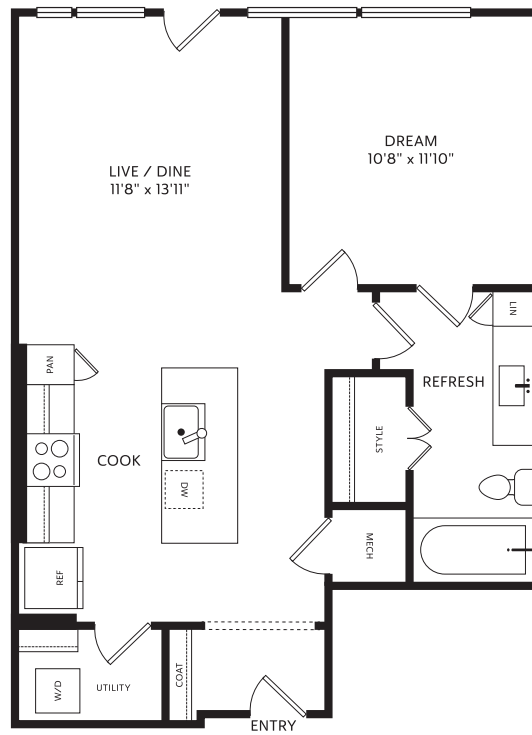

1-F East

1 BED / 1 BATH

699 - 707

SQ. FT.

THE CRESCENT
RESIDENCES

833 Van Cliburn Way | Fort Worth, TX 76107

www.thecrescentresidences.com

Floor plans are artist's rendering. All dimensions are approximate. Actual product and specifications may vary in dimension or detail. Not all features are available in every apartment. Prices and availability are subject to change. Please see a representative for details.