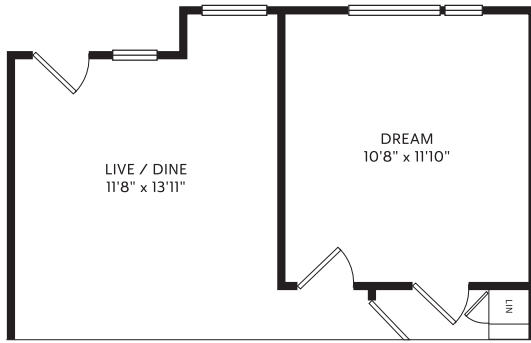

1-F East

1 BED / 1 BATH

699 - 707

SQ. FT.

THE CRESCENT
RESIDENCES

833 Van Cliburn Way | Fort Worth, TX 76107

www.thecrescentresidences.com

Floor plans are artist's rendering. All dimensions are approximate. Actual product and specifications may vary in dimension or detail. Not all features are available in every apartment. Prices and availability are subject to change. Please see a representative for details.