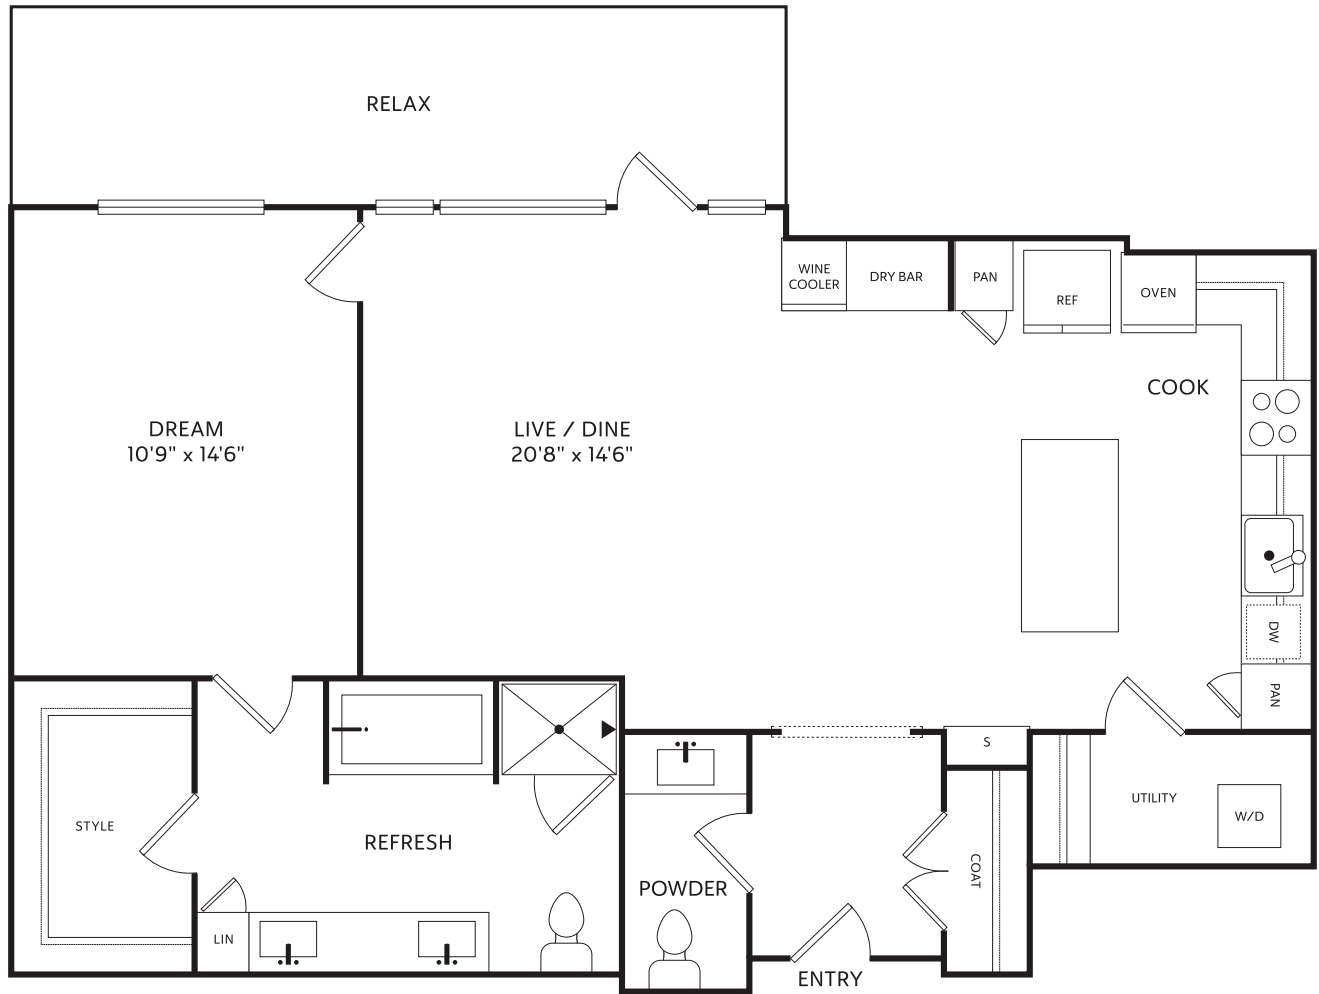

1-E

1 BED / 1.5 BATH

1005

SQ. FT.

 <p>THE CRESCENT RESIDENCES</p>	833 Van Cliburn Way Fort Worth, TX 76107
	www.thecrescentresidences.com

Floor plans are artist's rendering. All dimensions are approximate. Actual product and specifications may vary in dimension or detail. Not all features are available in every apartment. Prices and availability are subject to change. Please see a representative for details.