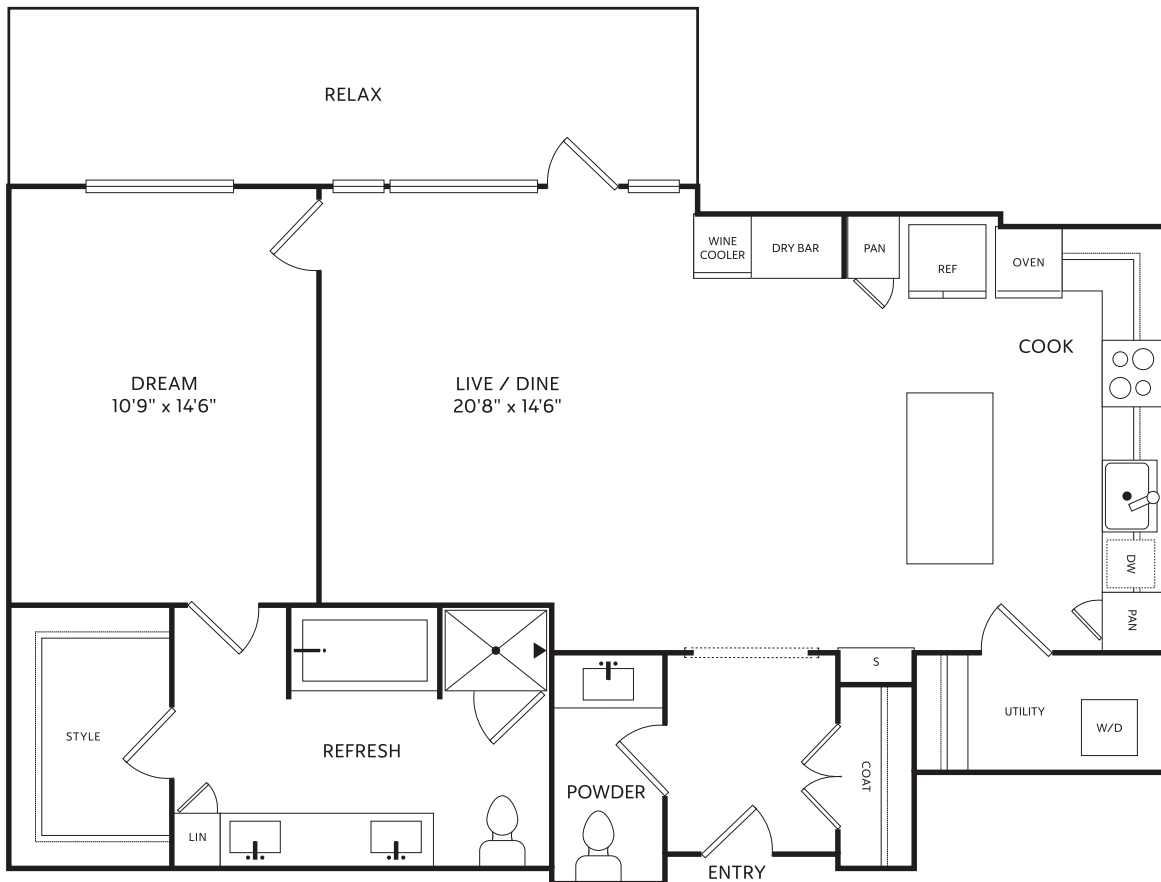

# 1-E East

1 BED / 1.5 BATH

# 928

SQ. FT.

833 Van Cliburn Way | Fort Worth, TX 76107

[www.thecrescentresidences.com](http://www.thecrescentresidences.com)

*Floor plans are artist's rendering. All dimensions are approximate. Actual product and specifications may vary in dimension or detail. Not all features are available in every apartment. Prices and availability are subject to change. Please see a representative for details.*