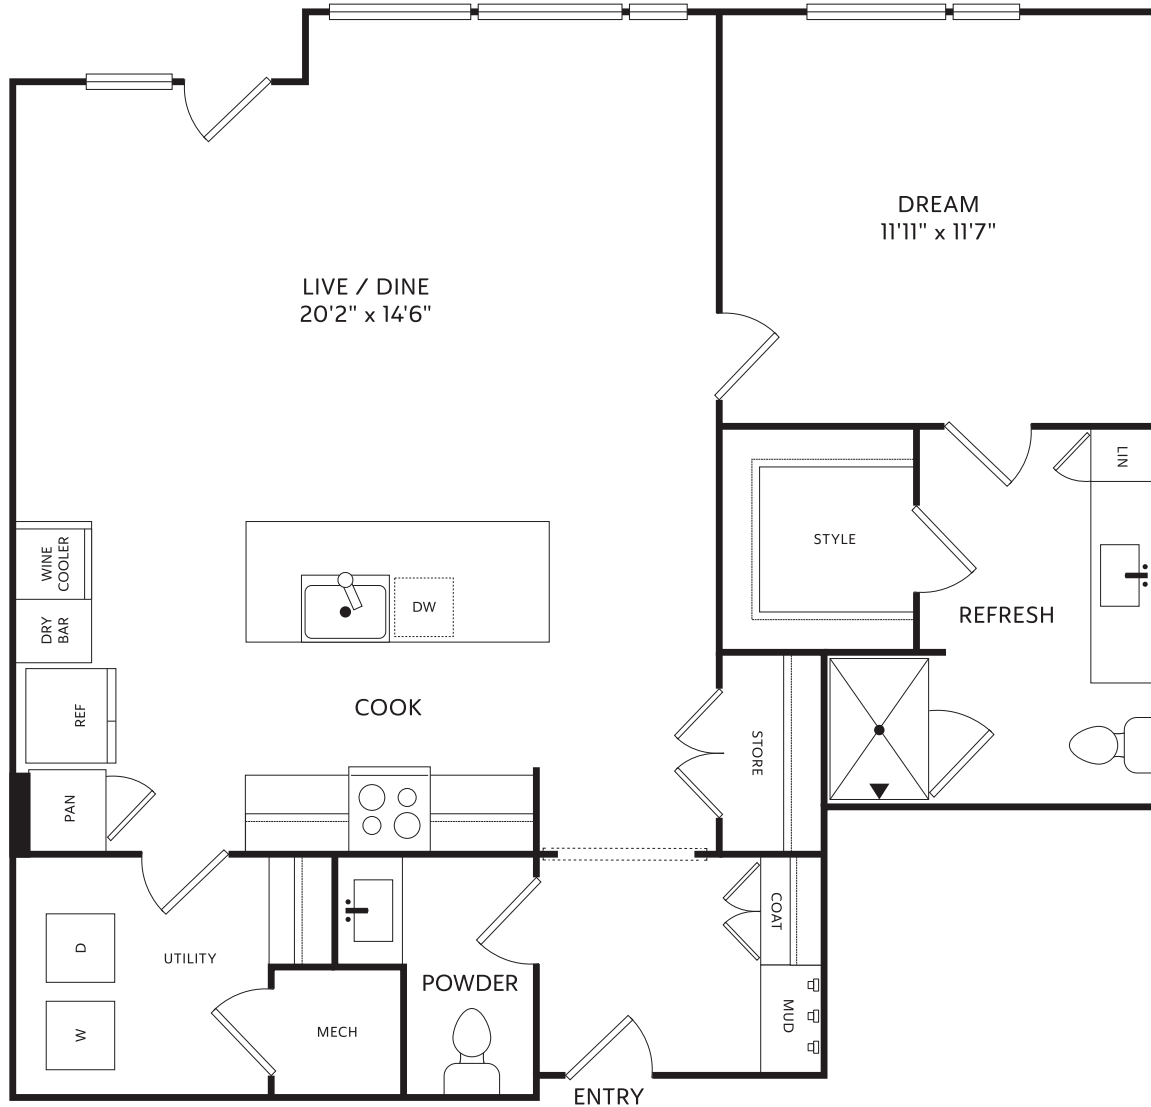

# 1-D2 East

1 BED / 1.5 BATH

# 1072

SQ. FT.

 <p><b>THE CRESCENT</b> RESIDENCES</p>	833 Van Cliburn Way   Fort Worth, TX 76107
	<a href="http://www.thecrescentresidences.com">www.thecrescentresidences.com</a>

*Floor plans are artist's rendering. All dimensions are approximate. Actual product and specifications may vary in dimension or detail. Not all features are available in every apartment. Prices and availability are subject to change. Please see a representative for details.*