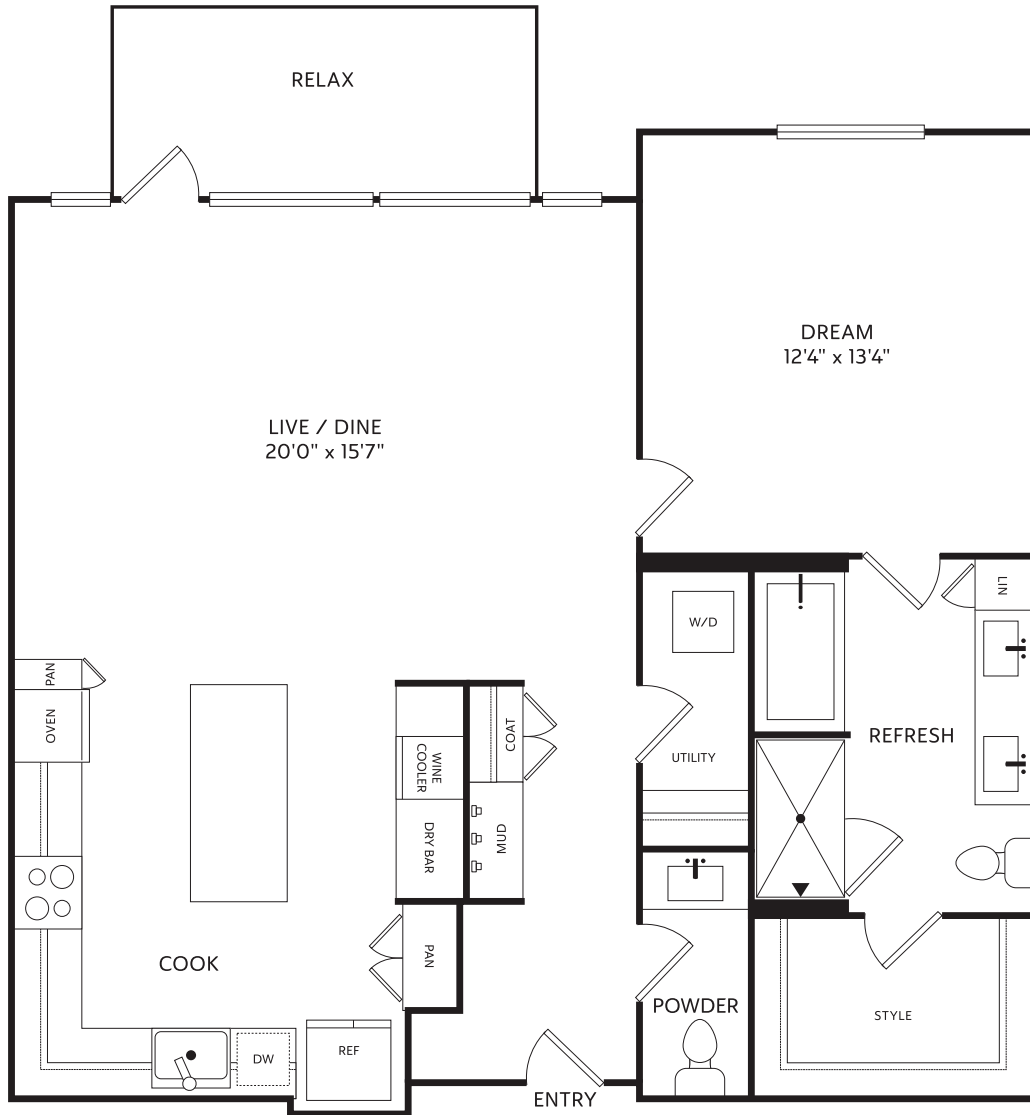

1-D

1 BED / 1.5 BATH

1050

SQ. FT.

 <p>THE CRESCENT RESIDENCES</p>	833 Van Cliburn Way Fort Worth, TX 76107
	www.thecrescentresidences.com

Floor plans are artist's rendering. All dimensions are approximate. Actual product and specifications may vary in dimension or detail. Not all features are available in every apartment. Prices and availability are subject to change. Please see a representative for details.