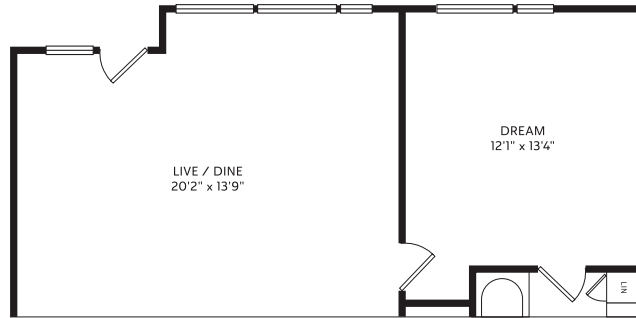

1-D Alt East

1 BED / 1.5 BATH

982

SQ. FT.

833 Van Cliburn Way | Fort Worth, TX 76107

www.thecrescentresidences.com

Floor plans are artist's rendering. All dimensions are approximate. Actual product and specifications may vary in dimension or detail. Not all features are available in every apartment. Prices and availability are subject to change. Please see a representative for details.