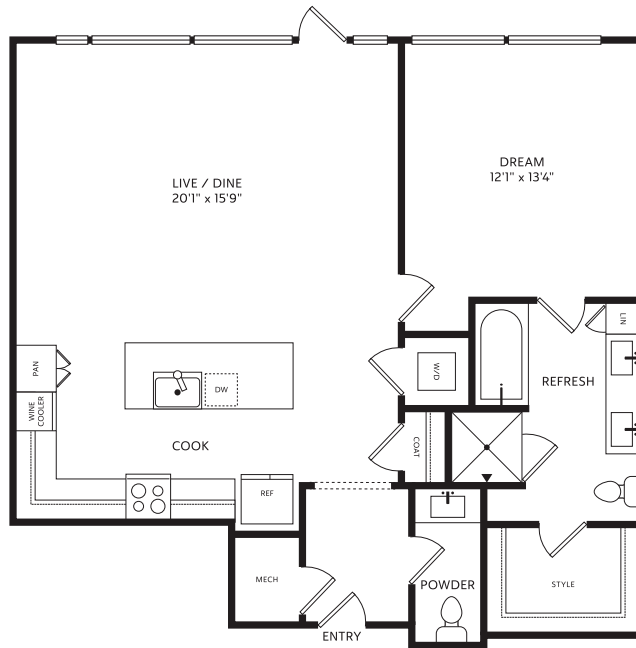

1-D Alt East

1 BED / 1.5 BATH

982

SQ. FT.

833 Van Cliburn Way | Fort Worth, TX 76107

www.thecrescentresidences.com

Floor plans are artist's rendering. All dimensions are approximate. Actual product and specifications may vary in dimension or detail. Not all features are available in every apartment. Prices and availability are subject to change. Please see a representative for details.