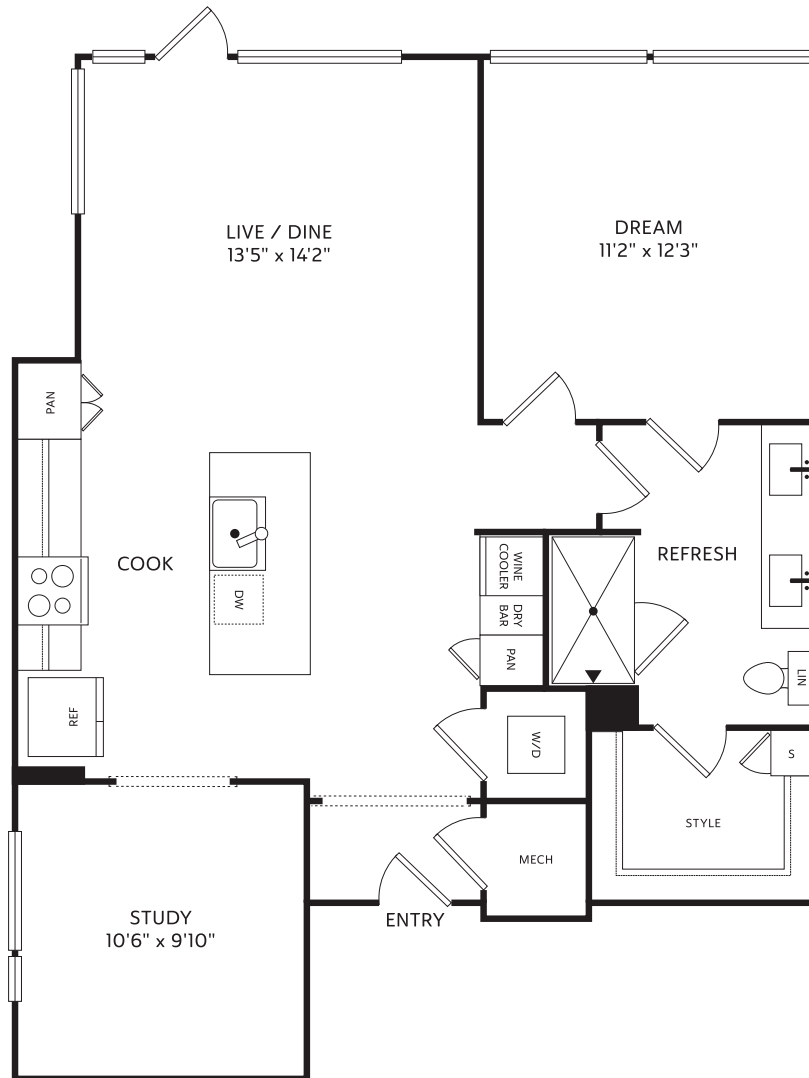

1-C Alt East

1 BED / 1 BATH

955

SQ. FT.

833 Van Cliburn Way | Fort Worth, TX 76107

www.thecrescentresidences.com

Floor plans are artist's rendering. All dimensions are approximate. Actual product and specifications may vary in dimension or detail. Not all features are available in every apartment. Prices and availability are subject to change. Please see a representative for details.