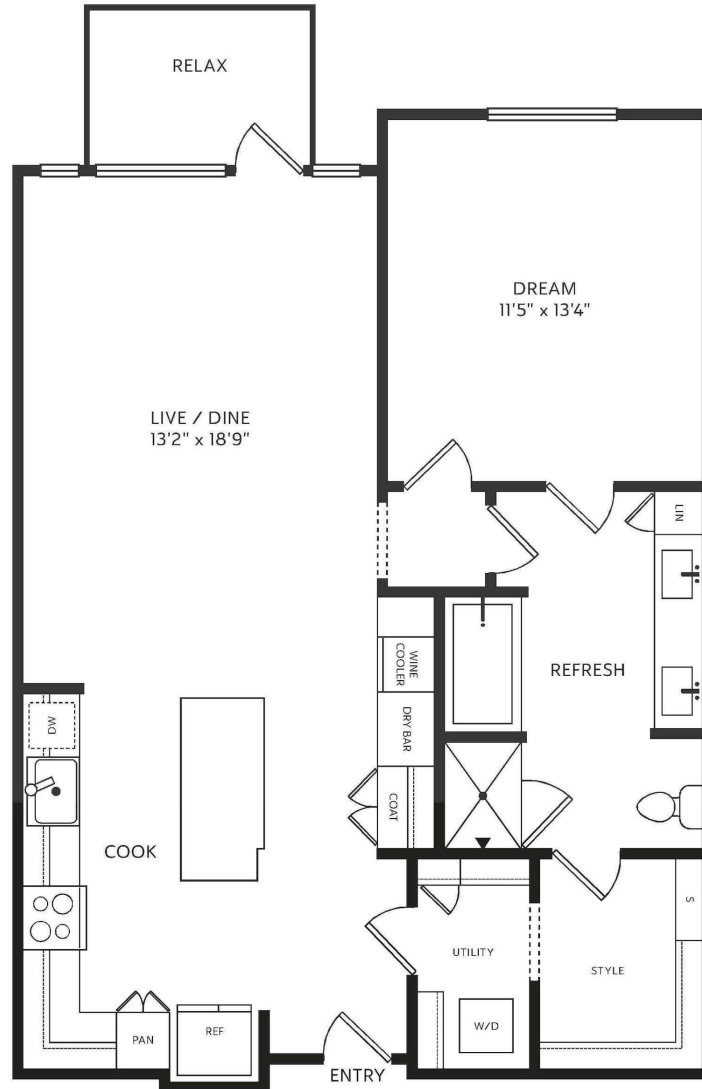

1-B

1 BED / 1 BATH

912

SQ. FT.

833 Van Cliburn Way | Fort Worth, TX 76107

www.thecrescentresidences.com

Floor plans are artist's rendering. All dimensions are approximate. Actual product and specifications may vary in dimension or detail. Not all features are available in every apartment. Prices and availability are subject to change. Please see a representative for details.