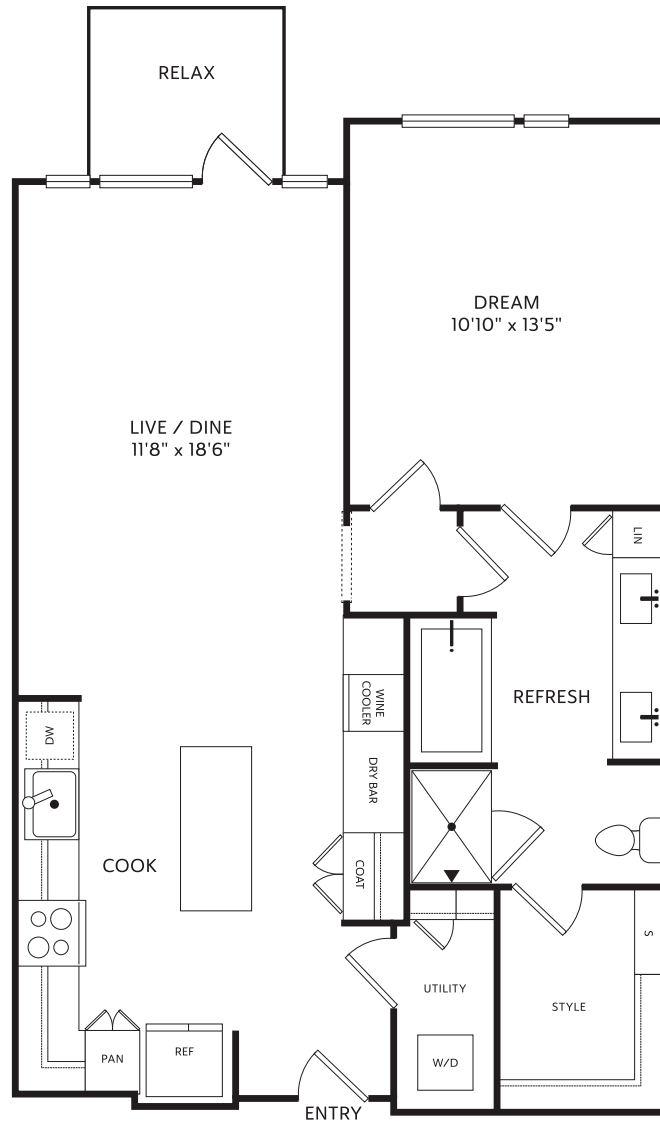

1-A

1 BED / 1 BATH

842

SQ. FT.

833 Van Cliburn Way | Fort Worth, TX 76107

www.thecrescentresidences.com

Floor plans are artist's rendering. All dimensions are approximate. Actual product and specifications may vary in dimension or detail. Not all features are available in every apartment. Prices and availability are subject to change. Please see a representative for details.