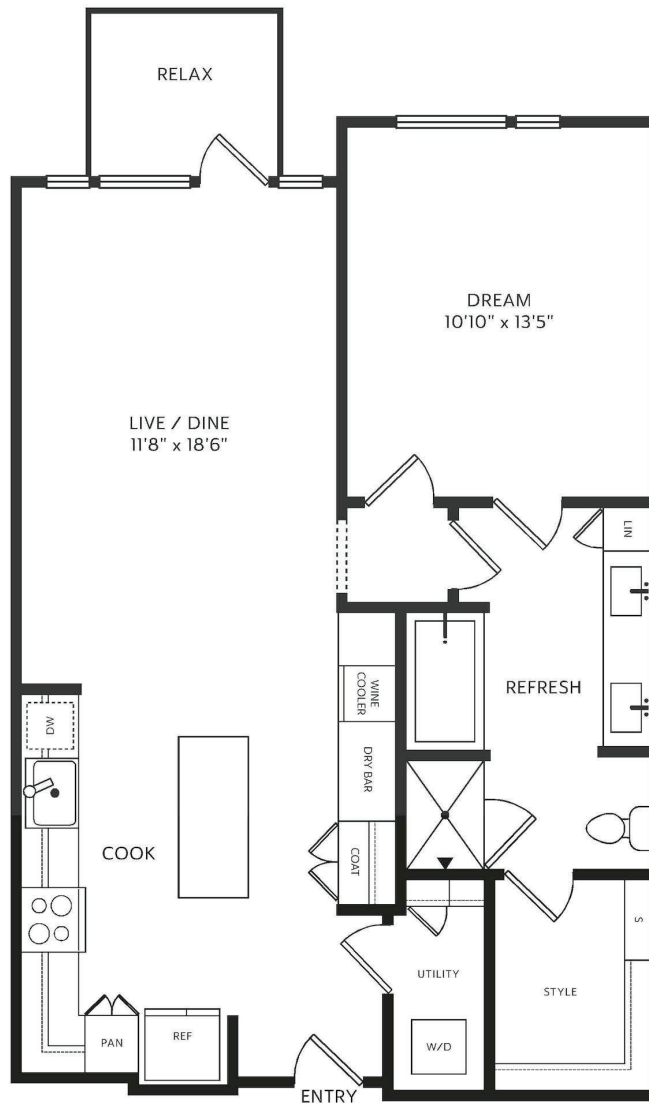

1-A East

1 BED / 1 BATH

850

SQ. FT.

833 Van Cliburn Way | Fort Worth, TX 76107

www.thecrescentresidences.com

Floor plans are artist's rendering. All dimensions are approximate. Actual product and specifications may vary in dimension or detail. Not all features are available in every apartment. Prices and availability are subject to change. Please see a representative for details.