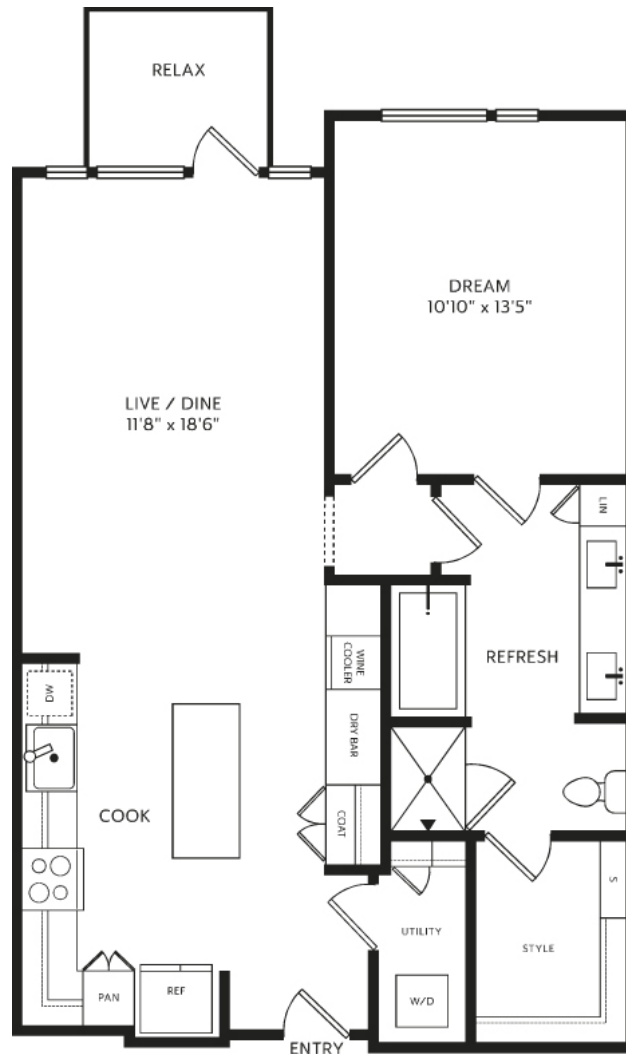

# 1-A East

1 BED / 1 BATH

# 850

SQ. FT.

**THE CRESCENT**  
RESIDENCES

833 Van Cliburn Way | Fort Worth, TX 76107

[www.thecrescentresidences.com](http://www.thecrescentresidences.com)

Floor plans are artist's rendering. All dimensions are approximate. Actual product and specifications may vary in dimension or detail. Not all features are available in every apartment. Prices and availability are subject to change. Please see a representative for details.